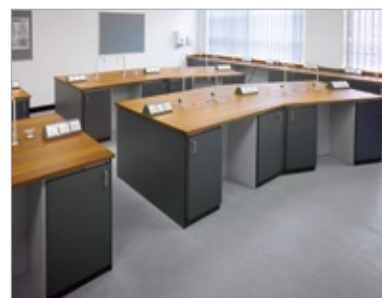

Spacesaver Working Wall

S+B has developed the most comprehensive range of wall, under bench and free standing storage units.

The free standing wall module system can be built up in standard configuration to provide a highly space saving efficient option. Cupboards, drawers, shelves, tray and file units can all be built in providing different storage solutions to a specific need.